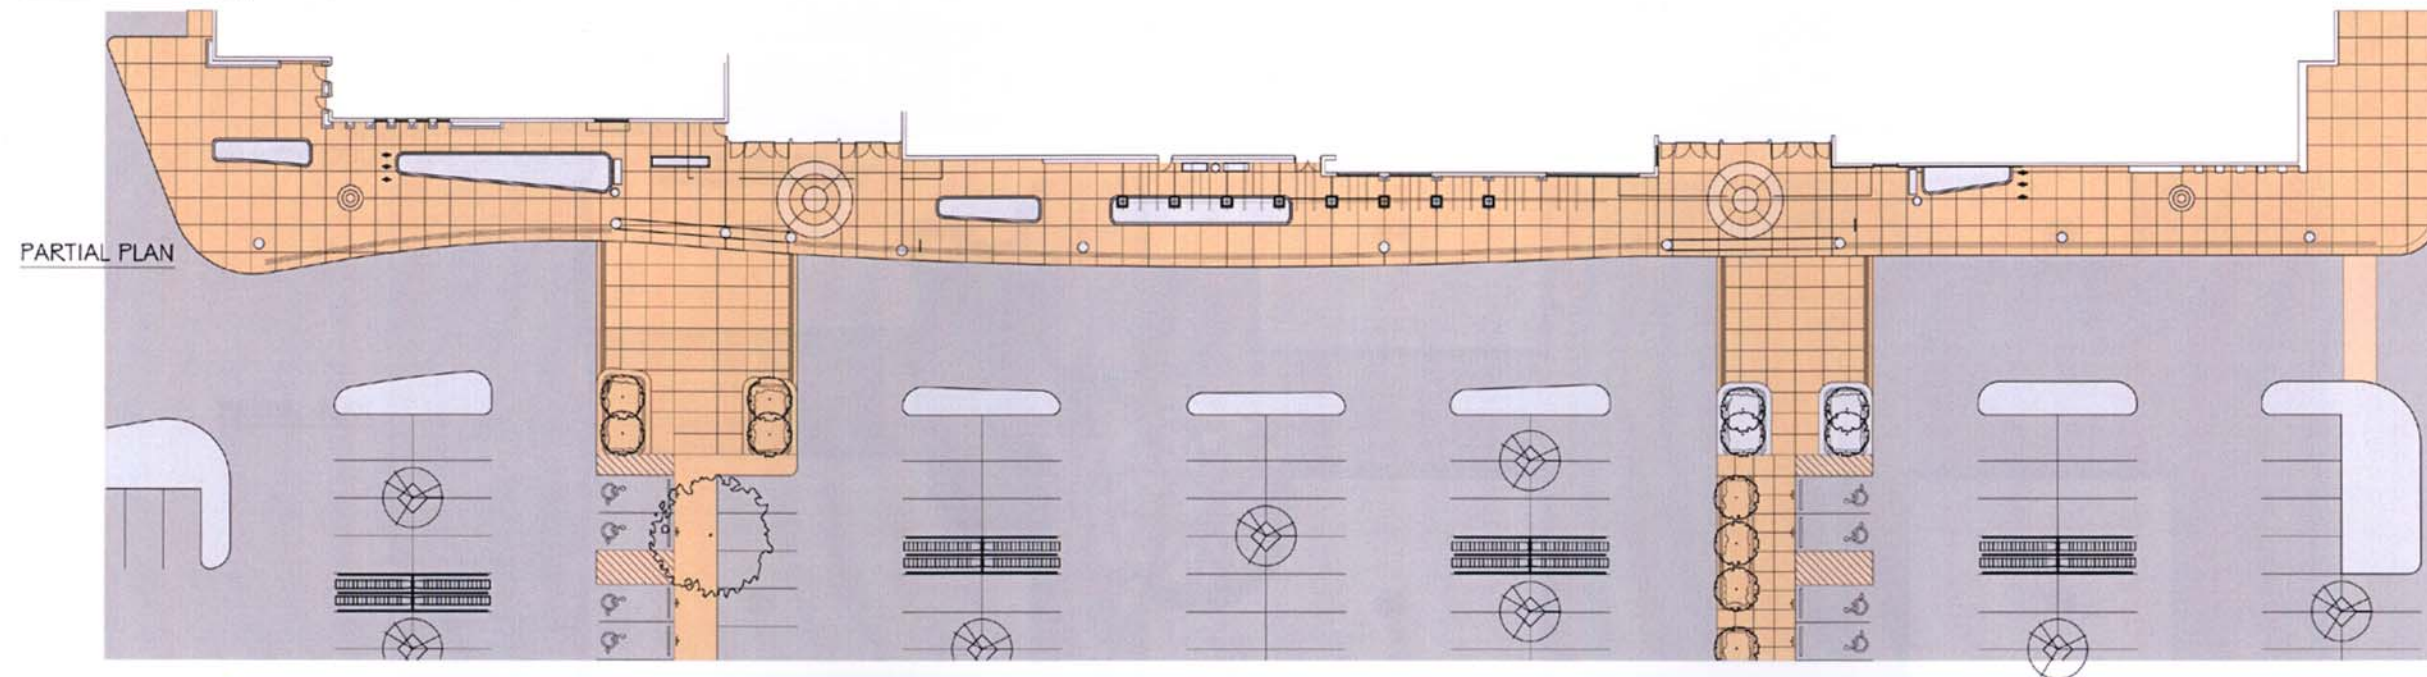

NORTH ELEVATION (TARGET)

PARTIAL PLAN

SOUTH ELEVATION (TARGET)

EAST ELEVATION (TARGET)

WEST ELEVATION (TARGET)

The Showcase at Indio

INDIO, CA

A Project of Target Corporation in Collaboration with LUNDIN DEVELOPMENT

E-1
Target Elevations:
Provided By Target

SCALE : 1/16" = 1'-0"

05-450 11 Date:05-10-06