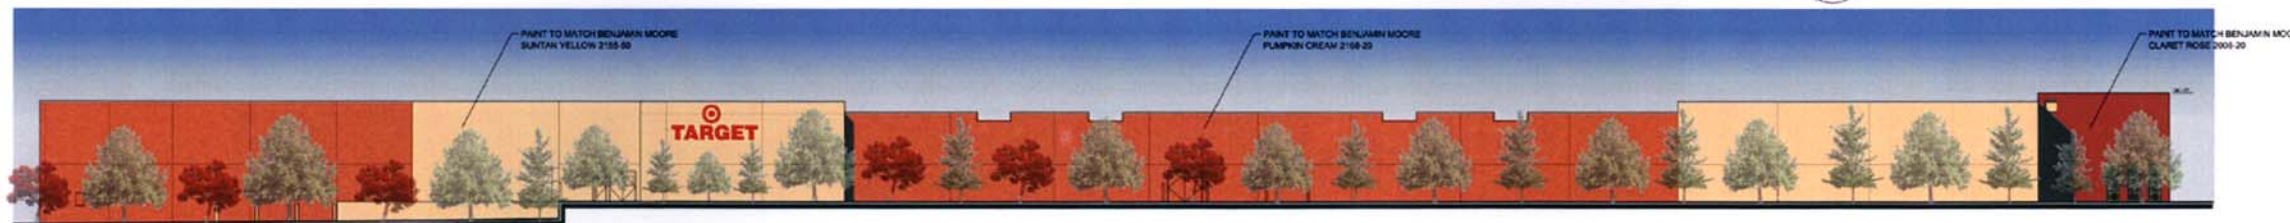

NORTH ELEVATION (TARGET)

PARTIAL PLAN

SOUTH ELEVATION (TARGET)

EAST ELEVATION (TARGET)

WEST ELEVATION (TARGET)

The Showcase at Indio

INDIO, CA

A Project of Target Corporation in Collaboration with LUNDIN DEVELOPMENT

E-1
Target Elevations:
Provided By Target

SCALE : 1/16" = 1'-0"

05-450 11 Date:05-10-06