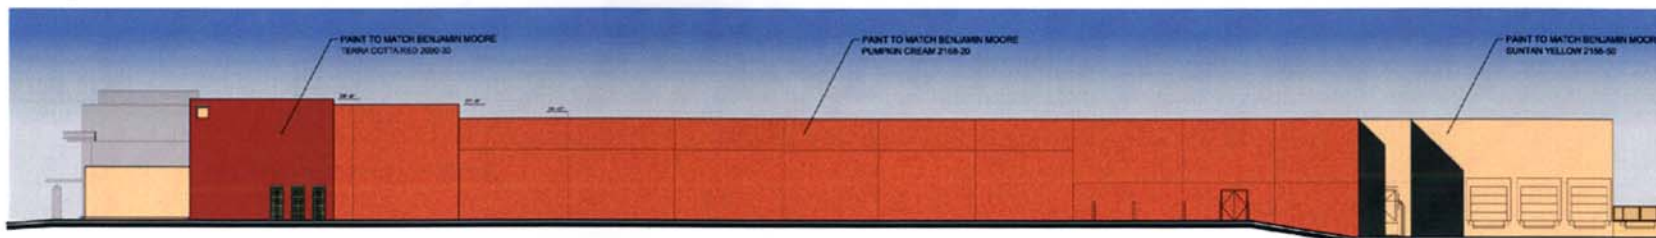

NORTH ELEVATION (TARGET)

PARTIAL PLAN

SOUTH ELEVATION (TARGET)

EAST ELEVATION (TARGET)

WEST ELEVATION (TARGET)

The Showcase at Indio

INDIO, CA

A Project of Target Corporation in Collaboration with LUNDIN DEVELOPMENT

E-1
Target Elevations:
Provided By Target

SCALE : 1/16" = 1'-0"

05-450 11 Date:05-10-06