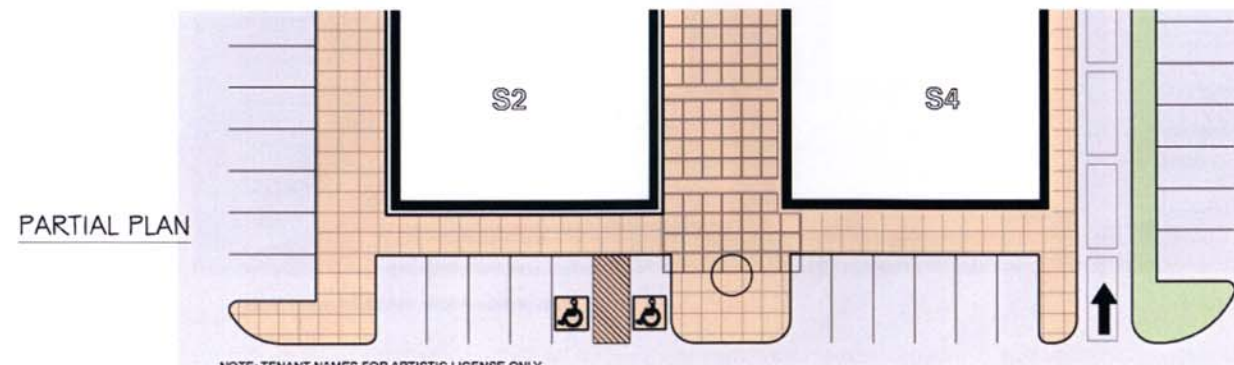

PARTIAL PLAN

NOTE: TENANT NAMES FOR ARTISTIC LICENSE ONLY