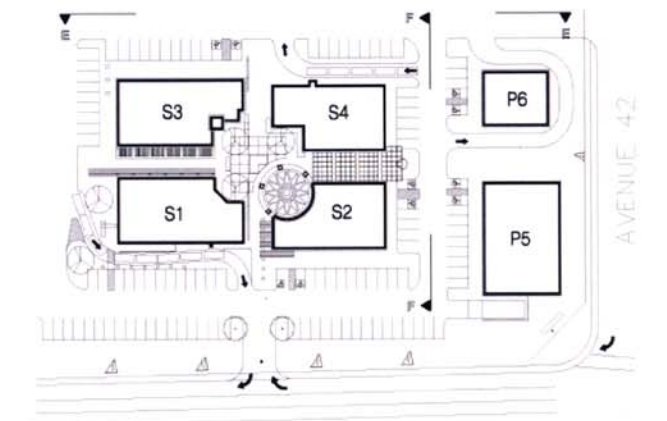

JACKSON STREET

Key Plan

SCALE: 1/64" = 1'-0"

E-4

Plaza Elevations E&F

SCALE: 1/16" = 1'-0"

The Showcase at Indio

INDIO, CA

A Project of Target Corporation in Collaboration with LUNDIN DEVELOPMENT