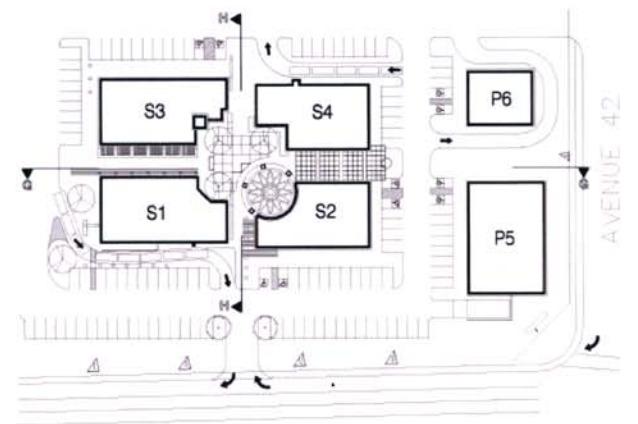

Key Plan
SCALE : 1/64" = 1'-0"

The Showcase at Indio

INDIO, CA

A Project of Target Corporation in Collaboration with LUNDIN DEVELOPMENT